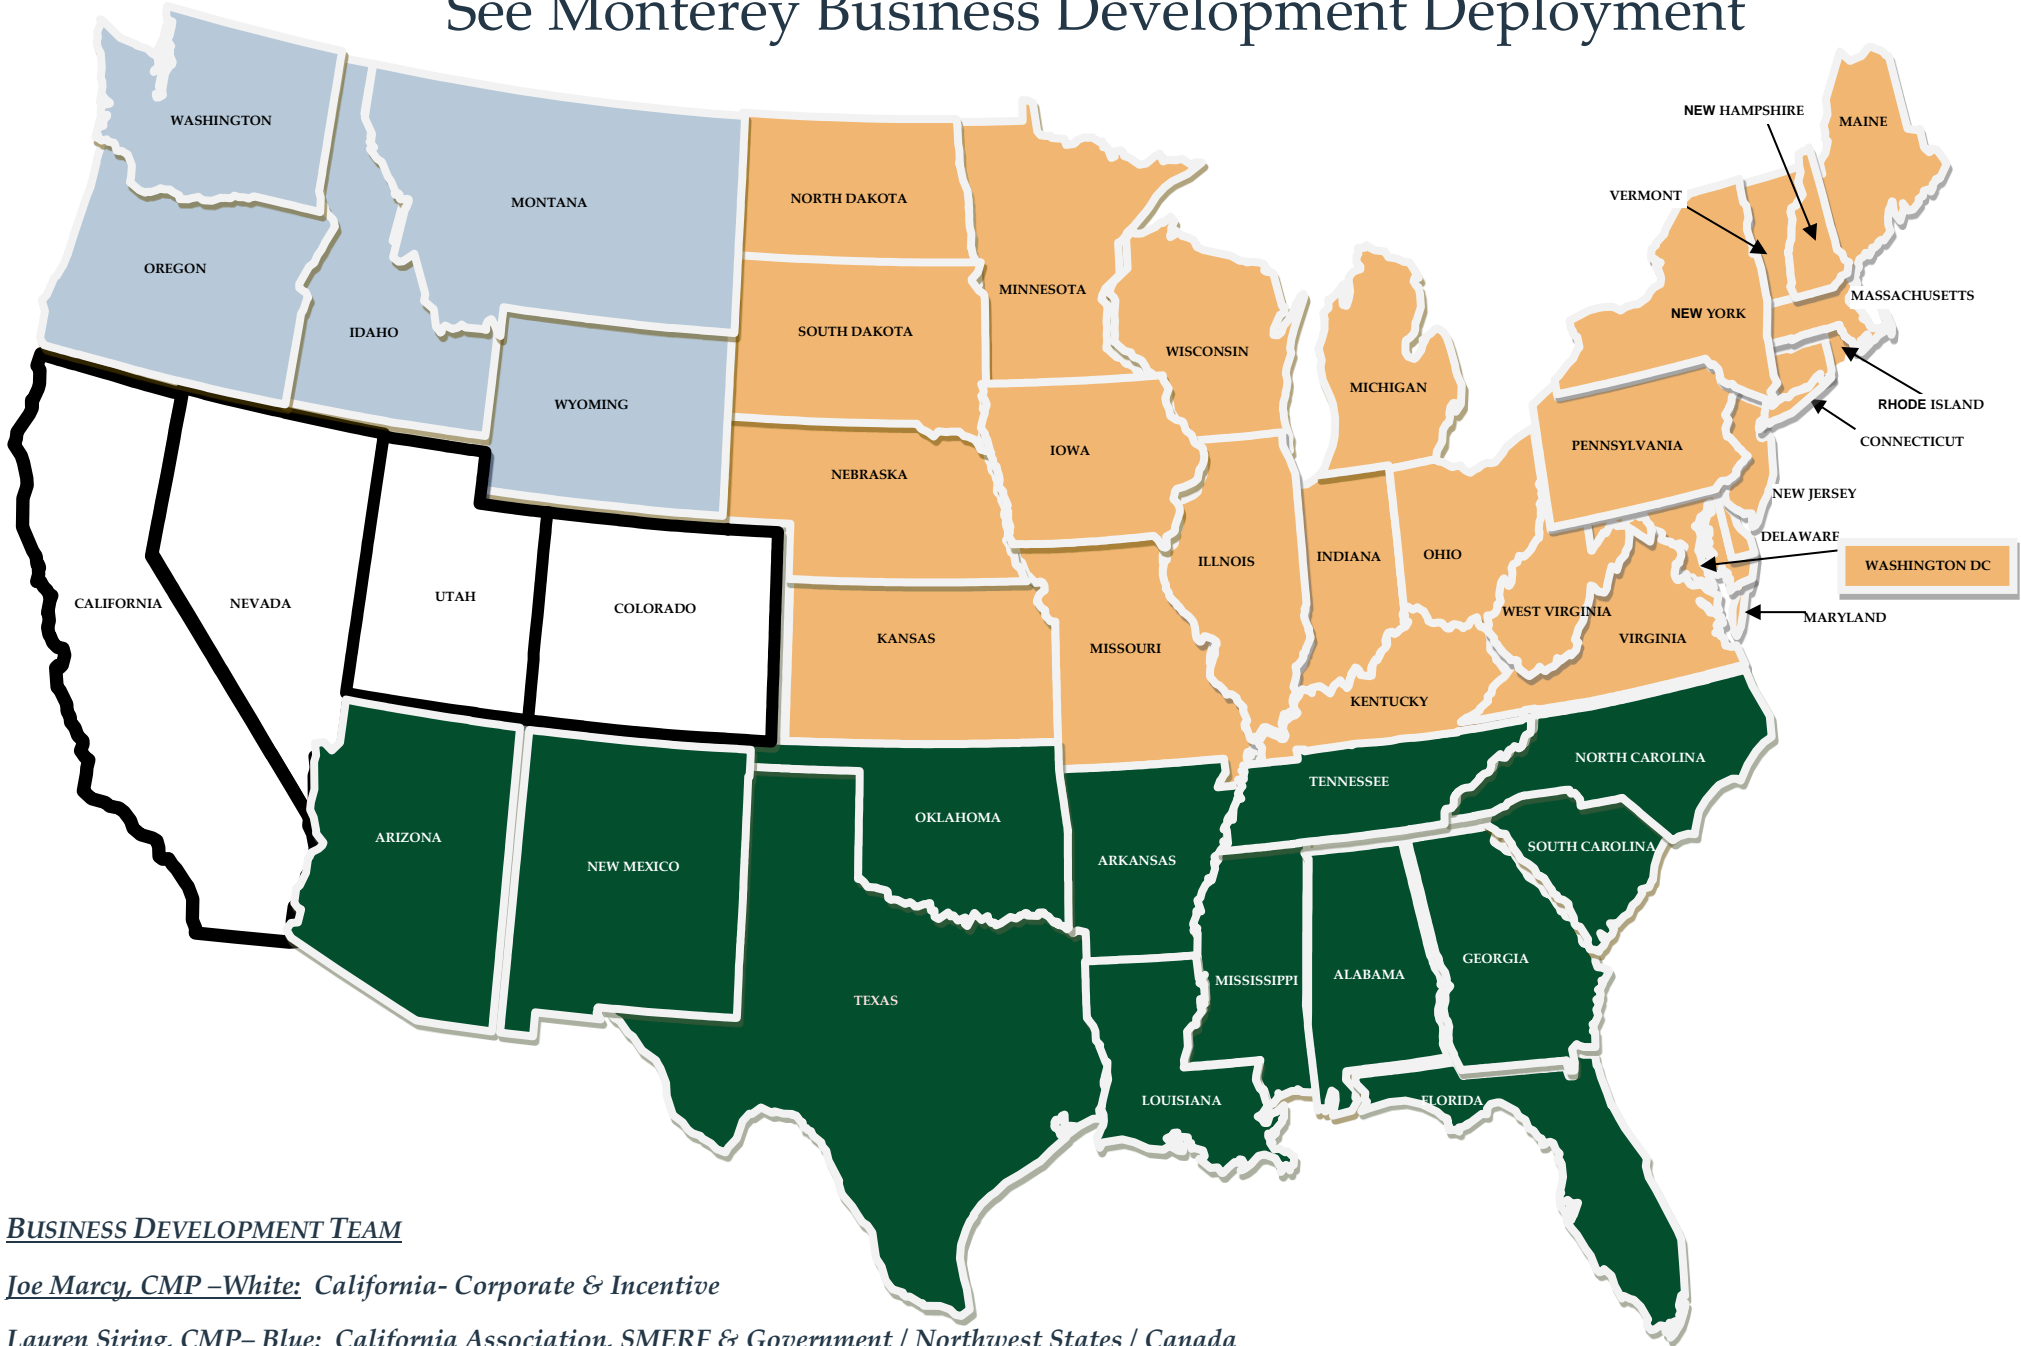

See Monterey Business Development Deployment

BUSINESS DEVELOPMENT TEAM

Joe Marcy, CMP – White: California- Corporate & Incentive

Lauren Siring, CMP– Blue: California Association, SMERF & Government / Northwest States / Canada

Kayce Boettcher- Green: Southwest / Southeast

Rick Hud – Yellow: All Segments Midwest / East Coast

David Cater: Tour and Travel, Domestic & International